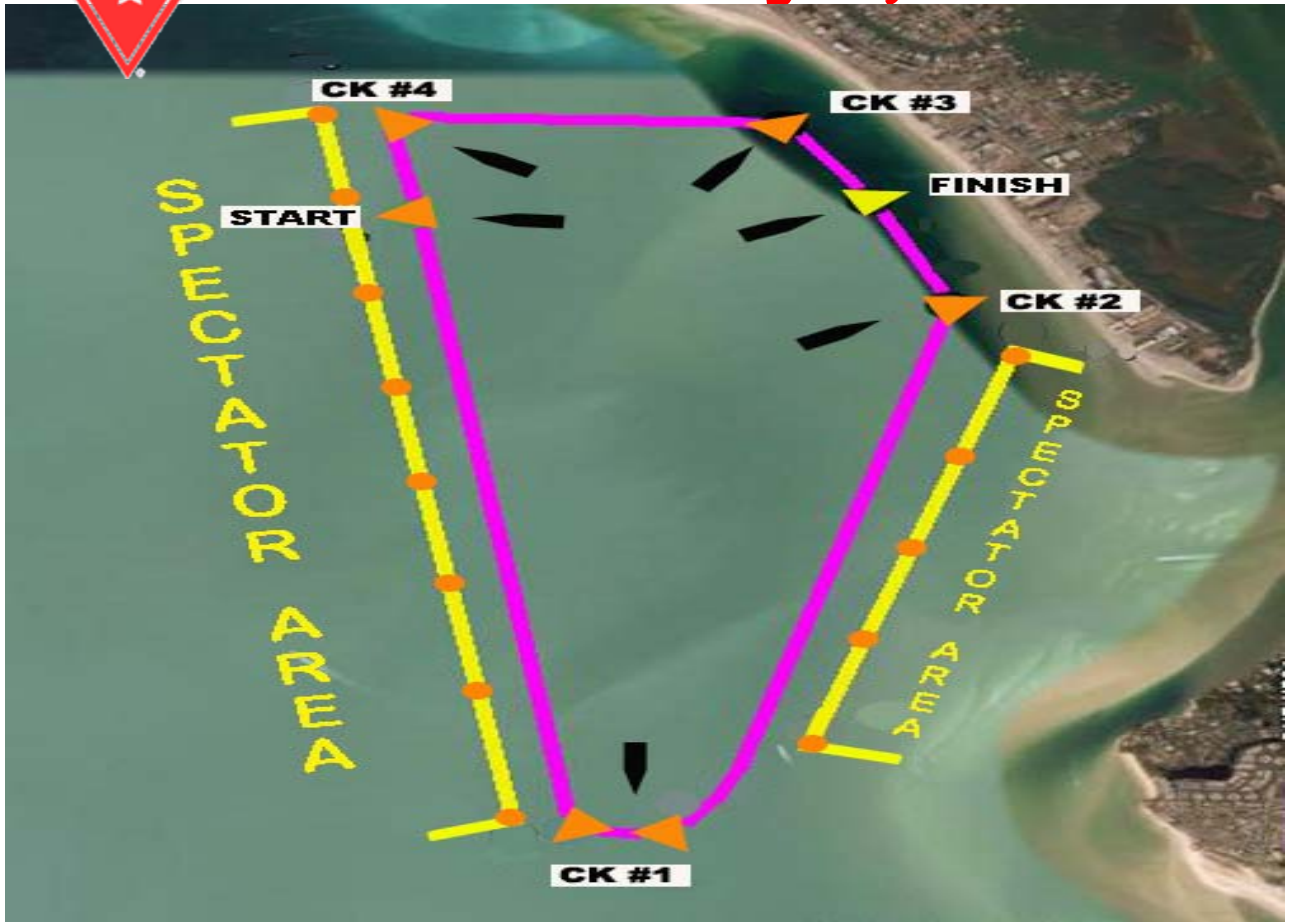

SUNCOAST SUPER BOAT GRAND PRIX FESTIVAL July 5, 2009

Race Course is 6.2 +/- each lap

COORDINATES

CLASS AND MILEAGE

Start	N 27°18.369	W 82°35.580	Superboat Ult'd; Superboat Vee Ult'd	73 Miles +/-
Turn #1	N 27°16.508	W 82°35.278	Superboat Vee Extreme; Turbine	11 ¾ Laps
	N 27°16.484	W 82°35.081	Superboat 750; Superboat 850 Super Cat; Super Vee	6.2 +/- Lap
Turn #2	N 27°18.093	W 82°34.529		
Turn #3	N 27°18.637	W 82°34.854	Superboat Stock (S)	67 Miles +/-
Turn #4	N 27°18.657	W 82°35.640		10 ¾ Laps
Finish	N 27°18.407	W 82°34.685		6.2 +/- Lap
Spectator	N 27°16.489	W 82°35.385		
	N 27°18.725	W 82°35.781	Manufacturers Production (P) P1, P2, P3, P4, P5	54 Miles +/- 8 ¾ Laps
Spectator	N 27°16.811	W 82°34.792		6.2 +/- Lap
	N 27°18.011	W 82°34.383		